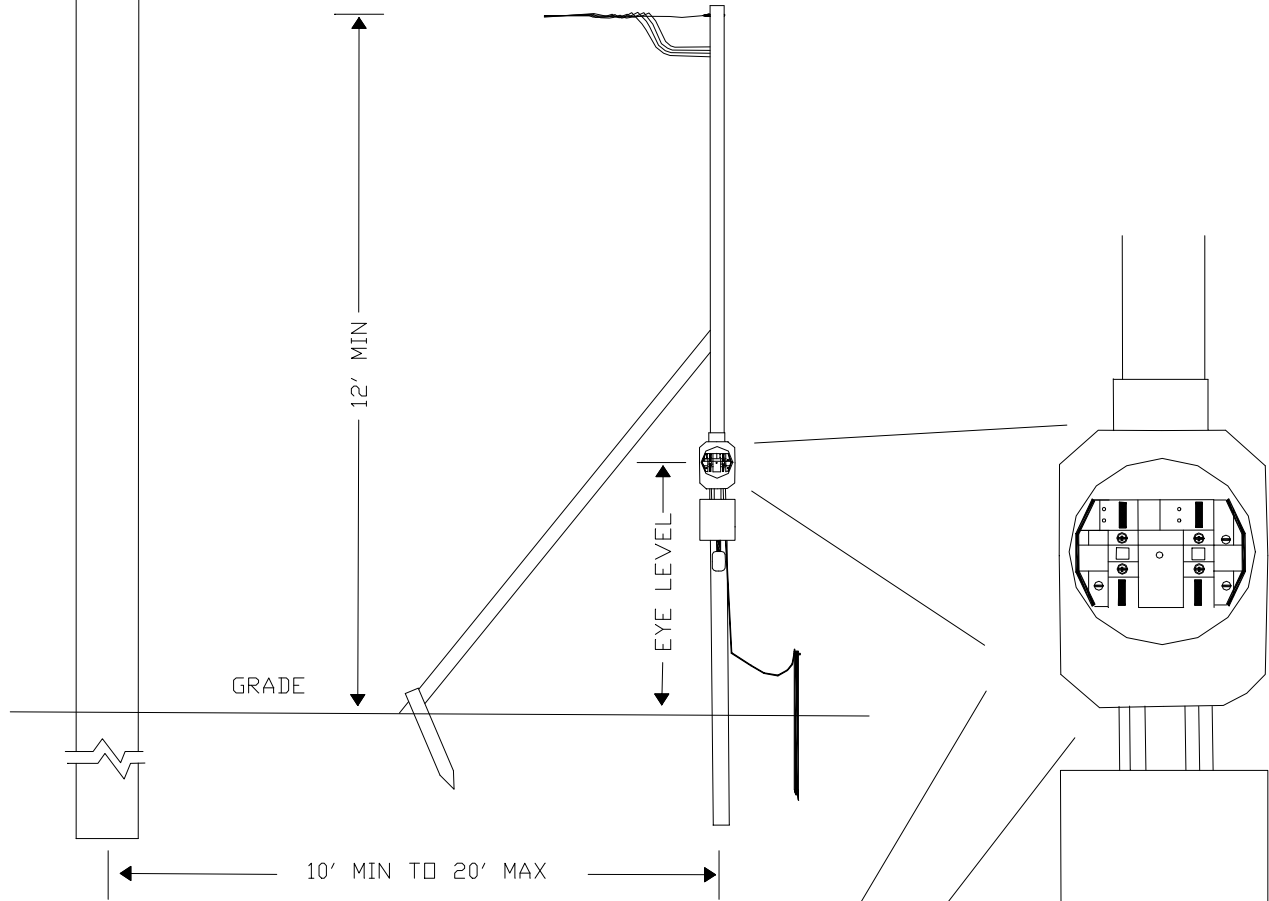

# TEMPORARY SERVICE

TEMPORARY OVERHEAD SERVICE CONSTRUCTION  
120/240 VOLT 60 TO 100 AMP SINGLE PHASE

CALL BEFORE YOU DIG 1-800-382-5544

UNDERGROUND TEMPORARY SERVICE  
AT PADMOUNT TRANSFORMER

**HENDRICKS**  
**POWER**  
Cooperative

Drawn: 11/13/2001 RKG JR.

Revised: 11/14/2001 RKG JR.