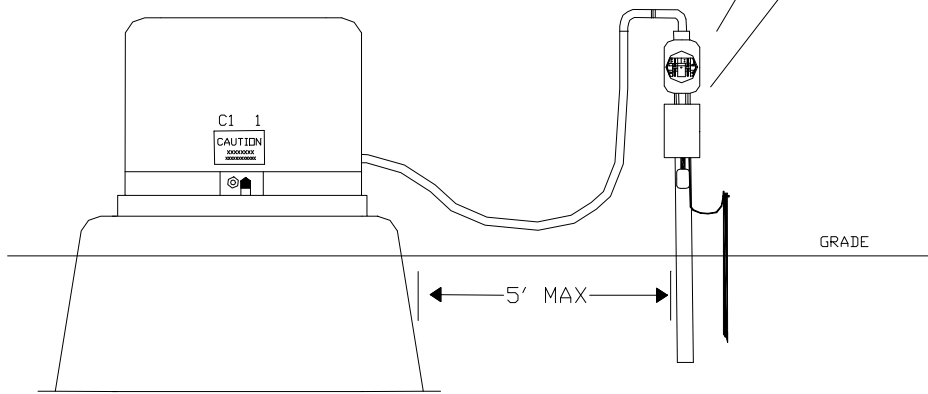

# TEMPORARY SERVICE

TEMPORARY OVERHEAD SERVICE CONSTRUCTION  
120/240 VOLT 60 TO 100 AMP SINGLE PHASE

CALL BEFORE YOU DIG 1-800-382-5544

UNDERGROUND TEMPORARY SERVICE  
AT PADMOUNT TRANSFORMER

**HENDRICKS**  
**POWER**  
Cooperative

Drawn: 11/13/2001 RKG JR.

Revised: 11/14/2001 RKG JR.